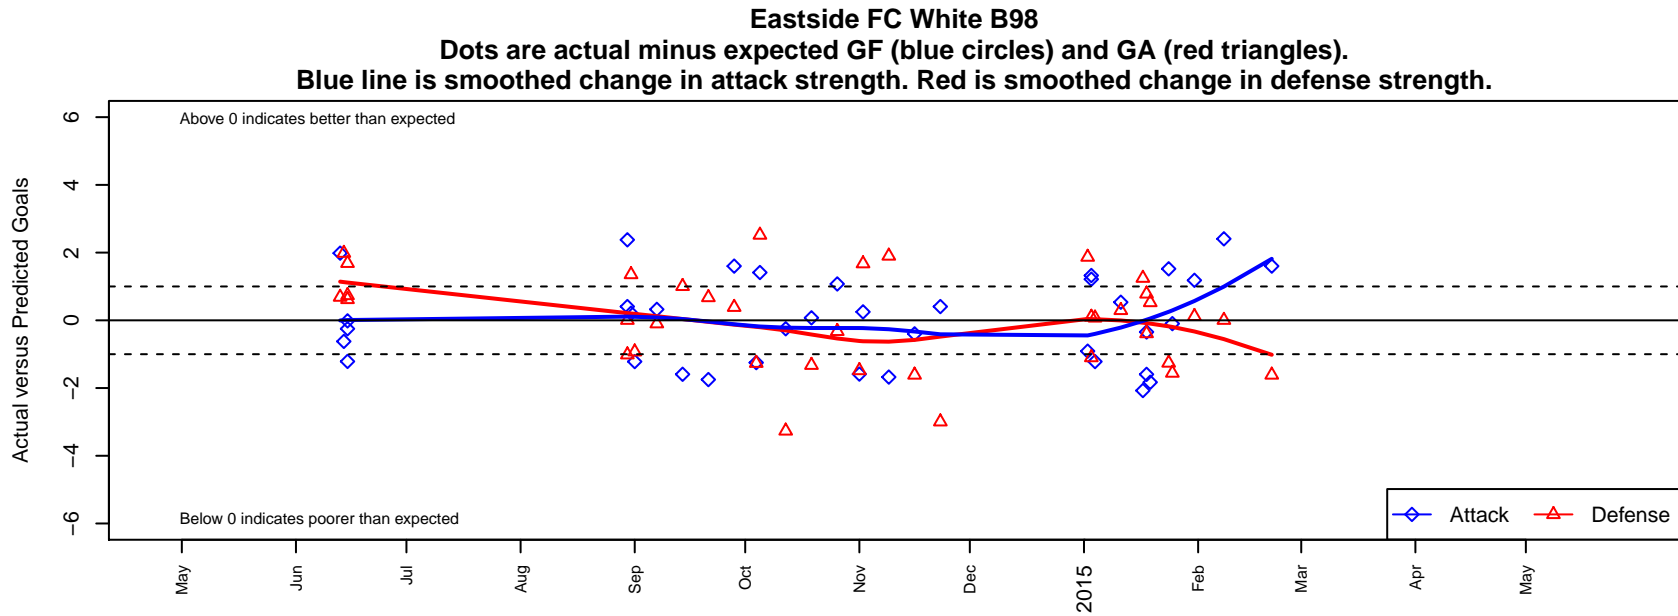

Eastside FC White B98

Eastside FC
 Preston, WA
 B98 total strength=1623
 attack=29.56 defense=10.13
 fall league = RCL B98 Div 2

alt names used:
 EFC B98 White
 EFC B98 White
 Eastside FC B98 White B
 Eastside FC White
 Eastside FC White [B98]
 Eastside FC B98 White B

**attack and defense variance (black dot)
relative to other teams
and top 10 in region**

**attack and defense rating
relative to others at age
and all opponents in last 13 months**

Performance relative to 13 month average