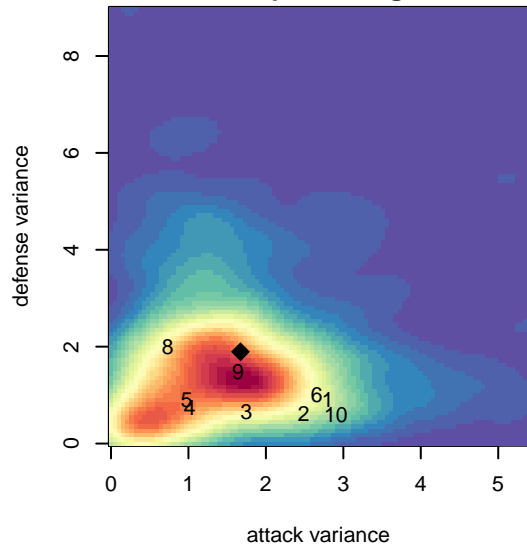

Eastside FC White B98

Eastside FC
 Preston, WA
 B98 total strength=1623
 attack=29.56 defense=10.13
 fall league = RCL B98 Div 2

alt names used:
 EFC B98 White
 EFC B98 White
 Eastside FC B98 White B
 Eastside FC White
 Eastside FC White [B98]
 Eastside FC B98 White B

**attack and defense variance (black dot)
relative to other teams
and top 10 in region**

**attack and defense rating
relative to others at age
and all opponents in last 13 months**

Performance relative to 13 month average