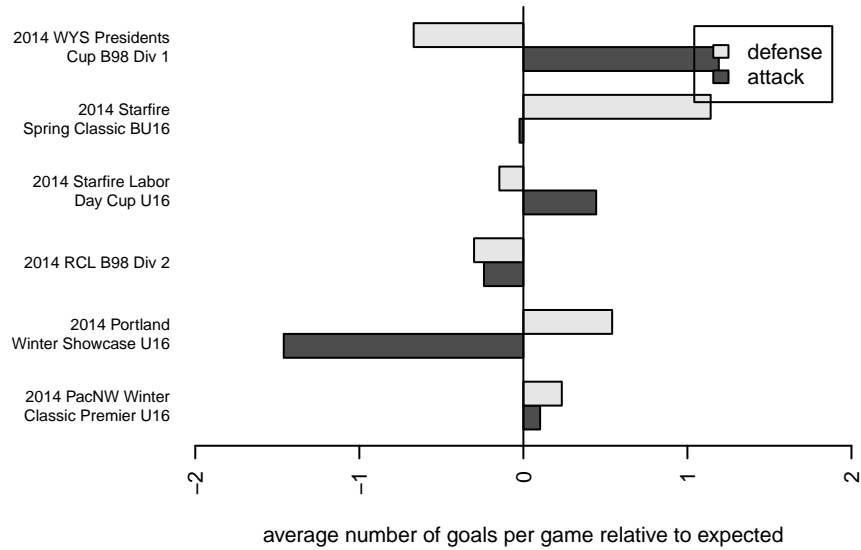

Eastside FC White B98

Eastside FC
 Preston, WA
 B98 total strength=1623
 attack=29.56 defense=10.13
 fall league = RCL B98 Div 2

alt names used:
 EFC B98 White
 EFC B98 White
 Eastside FC B98 White B
 Eastside FC White
 Eastside FC White [B98]
 Eastside FC B98 White B

Venues played:
 2014 Starfire Spring Classic BU16
 2014 Starfire Labor Day Cup U16
 2014 RCL B98 Div 2
 2014 PacNW Winter Classic Premier U16
 2014 WYS Presidents Cup B98 Div 1
 2014 Portland Winter Showcase U16

**attack and defense variance (black dot)
relative to other teams
and top 10 in region**

**attack and defense rating
relative to others at age
and all opponents in last 13 months**

Performance relative to 13 month average