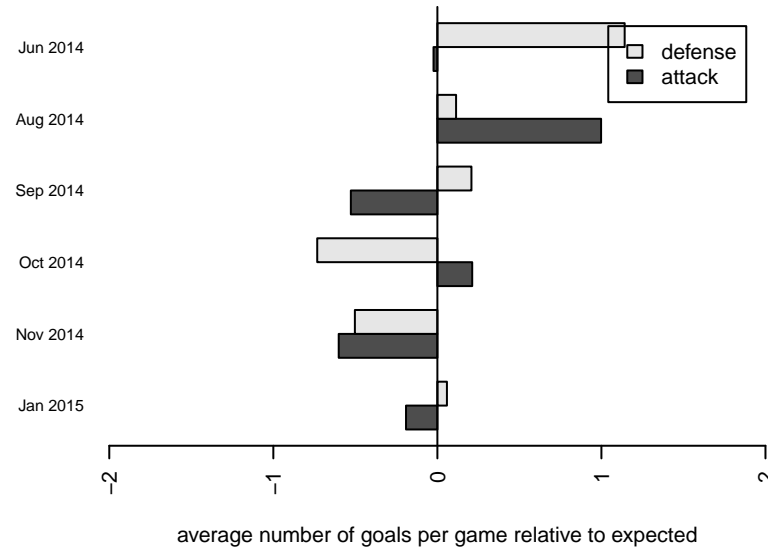

Performance relative to 13 month average