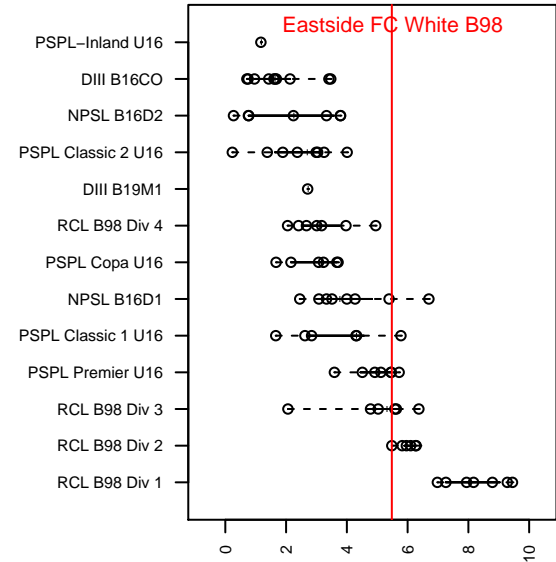

Eastside FC White B98

Eastside FC
 Preston, WA
 B98 total strength=1623
 attack=29.56 defense=10.13
 fall league = RCL B98 Div 2

alt names used:
 EFC B98 White
 EFC B98 White
 Eastside FC B98 White B
 Eastside FC White
 Eastside FC White [B98]
 Eastside FC B98 White B

Venues played:
 2014 Starfire Spring Classic BU16
 2014 Starfire Labor Day Cup U16
 2014 RCL B98 Div 2
 2014 PacNW Winter Classic Premier U16
 2014 WYS Presidents Cup B98 Div 1
 2014 Portland Winter Showcase U16

**attack and defense variance (black dot)
relative to other teams
and top 10 in region**

**attack and defense rating
relative to others at age
and all opponents in last 13 months**

Performance relative to 13 month average